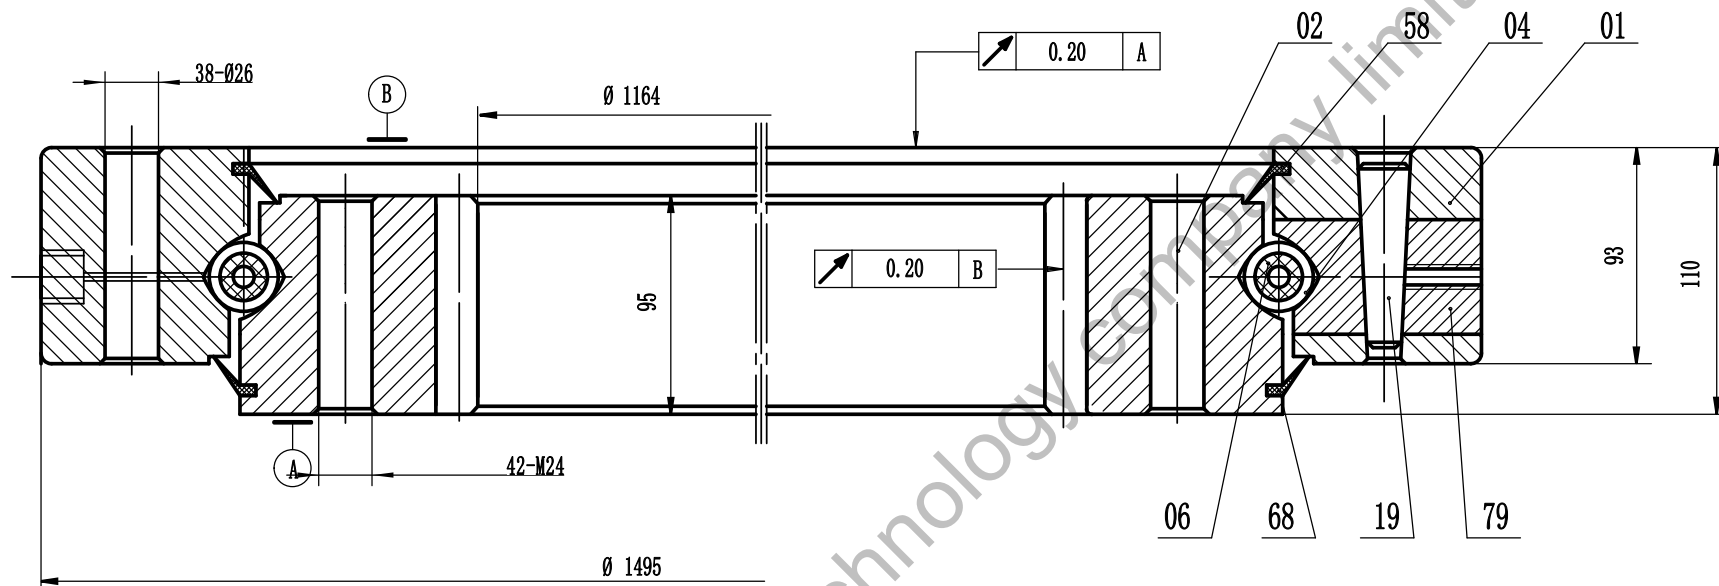

A-A

Remark:

1. Luoyang JCB Bearing Technology Co., Ltd is a technical Inc, specialize in designing and manufacturing slewing ring bearing, we can design and manufactur all kinds of slewing bearing according to client's requirement.

2. This drawing is reference for user, if you need formal drawing, please contact wth us sales@jcb-bearing.com, the official drawing will be submitted after order confirmation.

Contact information

Company Address : No.3 Lianmeng road, Luoyang, Henan, China.

Postal code : 471003

Phone : 86-379-68611678 Fax : 86-379-68611679

E-mail: sales@jcb-bearing.com

Reserved E-mail: sales@slewing-ring-bearings.com

Website: www.jcb-bearing.com

www.slewing-ring-bearings.com

www.slewing-bearings.net

www.swing-bearings.com